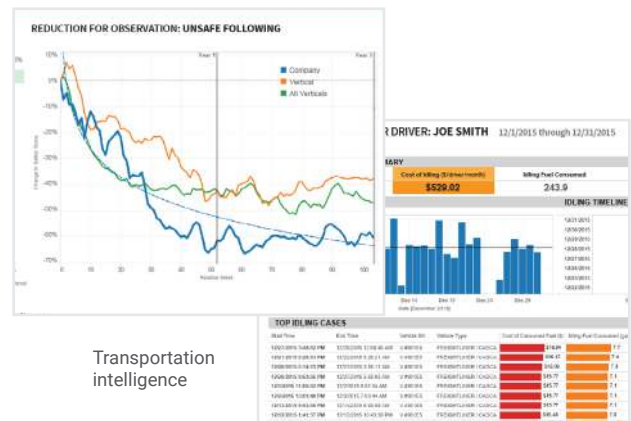

We record SmartDrive SR4

Our innovative event recording system – triggered by maneuvers such as swerving, hard braking, speeding, distracted driving, posted speed and active safety systems – captures comprehensive vehicle data based on the operation of the vehicle. The system captures video before and after an event, audio, location, speed and comprehensive vehicle data that provides critical context to the event.

SmartDrive's newest hardware, part of the SmartDrive transportation intelligence platform

Video event player

You respond SmartDrive response center

Our Response Center makes it easy for fleets to respond with instant access to video, expert analysis, vehicle, driver and active safety system data, all in an intuitive single interface. You can quickly identify problem areas to coach, while also highlighting great driving skills that should be rewarded.

You reinforce

The program makes it easy for fleets to reinforce excellent driving behavior and address risky driving performance that leads to collisions. It also helps improve driver/manager relationships through our unbiased expert review based on the customer's safety policies and concerns. Video review coaching, reward and recognition options, and training opportunities can be configured to provide an optimal balance for your fleet.