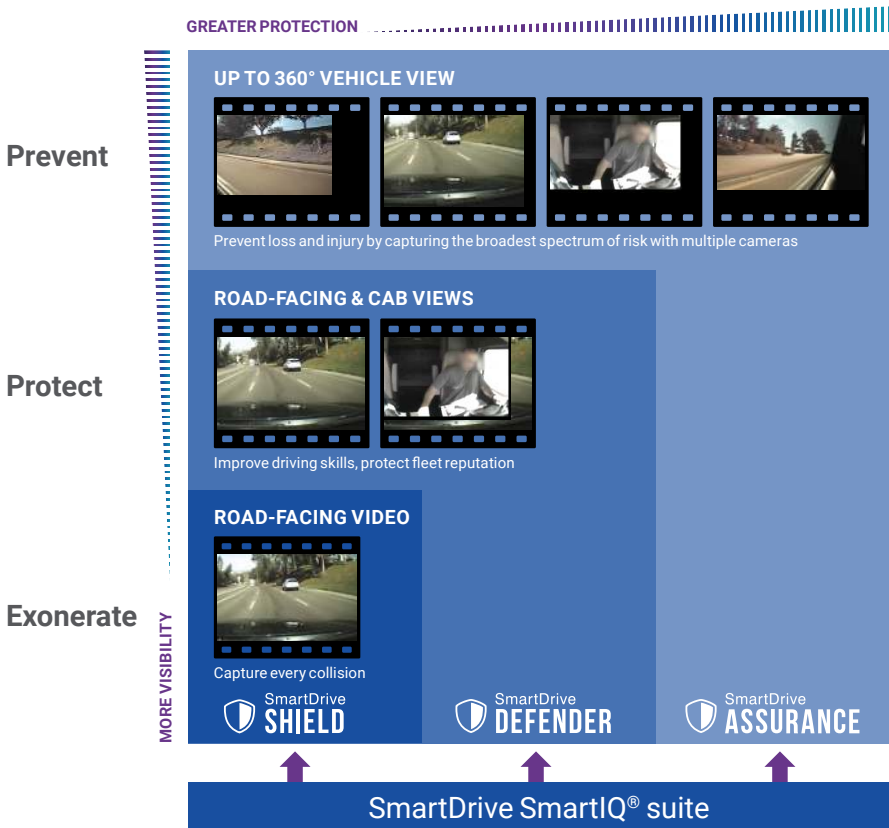

SmartDrive Smartchoice™, because one size doesn't fit all

SmartDrive understands that a safety program has to be right for your managers, drivers and your business. That's why SmartDrive is the only transportation safety company to offer a range of safety programs that meet your unique needs. SmartChoice lets you choose the level of protection that's right for your fleet. Our Transportation Intelligence Platform provides the analytics capabilities and open, configurable hardware architecture that allows you to change as your safety program and operational needs change. All without the cost of an expensive hardware "rip and replace."

SmartDrive video safety program

SmartDrive safety score

Actionable KPIs provide you with the insight you need to take action and make changes in your fleet. The SmartDrive Safety Score helps you focus on drivers who need the most attention and the areas that need the most improvement.

SmartDrive response center

An easy-to-use single interface for event review, coaching and management activities, fueled by analytic-driven key safety performance indicators aligned to customer-defined risk scoring.

SmartDrive SR4

State-of-the-art open and configurable hardware architecture that delivers a full host of ADAS capabilities and posted speed detection for more advanced risk assessment and faster remediation. SmartDrive's most powerful and comprehensive hardware yet.

SmartDrive mobile

Coach wherever and whenever it's needed with a driver and coach-accessible mobile application that allows video event review through SmartPhone and tablet devices.