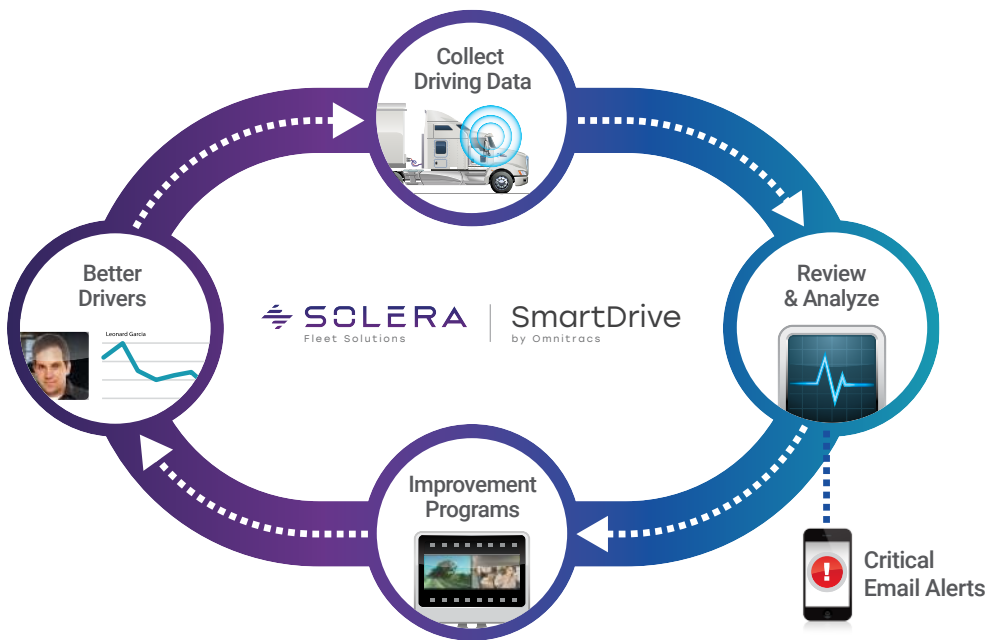

Leading transportation companies rely on the SmartDrive program because it delivers results. Our video-safety program focuses on capturing risky driving performance as it occurs, providing critical safety insights to the fleet and enabling meaningful and productive coaching sessions and insightful intelligence. Through simple, but powerful, safety metrics, the SmartDrive program helps fleets reduce collisions, exonerate drivers and improve safety.

Easy coaching workflow
Web-based and mobile-capable workflow is a favorite of coaches and drivers alike.

360-Degree video insight
Up to 9 cameras and privacy mode for flexible protection.

KPIs, analytics & benchmarking
Management reports and performance scores make it easy to measure results.

Advanced risk assessment and driver-assist
New SmartSense™ ADAS sensors accelerate risk identification and enable real-time driver-assist.

The more they know, the better they drive

The SmartDrive program works through a four-stage continuous improvement process. Using analytics and transportation intelligence as its foundation, the program helps manage, coach and reward drivers and drive greater results.

We record SmartDrive SR4

Our innovative event recording system – triggered by maneuvers such as swerving, hard braking, speeding, distracted driving, posted speed and active safety systems – captures comprehensive vehicle data based on the operation of the vehicle. The system captures video before and after an event, audio, location, speed and comprehensive vehicle data that provides critical context to the event.